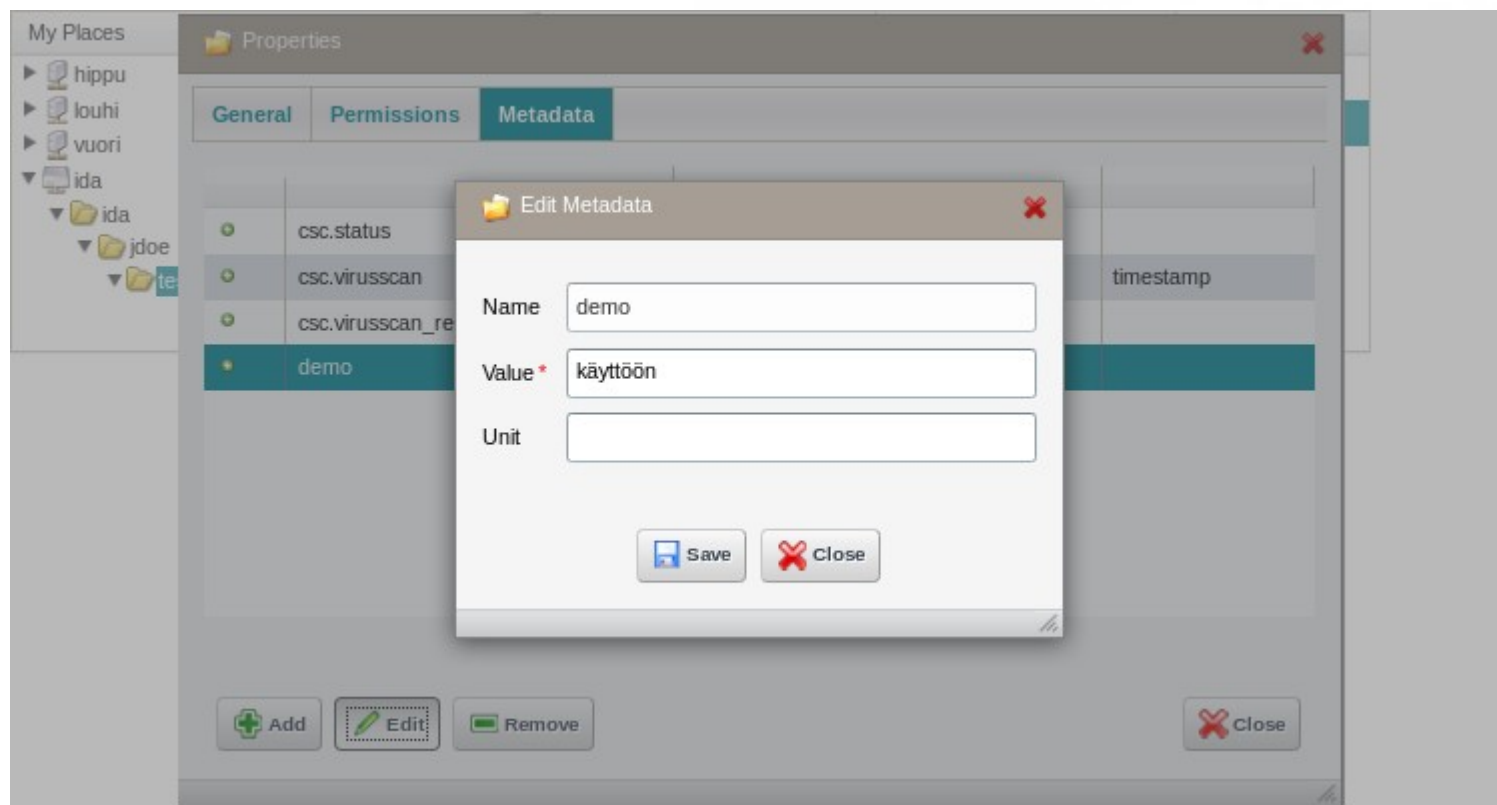

+ Add Edit Remove Close

Käyttöliittymä - Selain

My Places

- hippu
- louhi
- vuori
- ida
 - ida
 - jdoe
 - te

Properties

General Permissions **Metadata**

+	csc.status	stored	
+	csc.virusscan	18-09-2012T12:34:30	timestamp
+	csc.virusscan_result	pass	
+	demo	käyttöön	

+ Add Edit Remove Close

Käyttöliittymä - Selain

Käyttöliittymä - Selain

The screenshot displays a web application interface with a sidebar on the left labeled "My Places" containing a tree view of folders: hippu, louhi, vuori, ida, and a sub-folder 'ida' containing 'jdoe' and 'te'. The main content area is titled "Properties" and has three tabs: "General", "Permissions", and "Metadata". The "Metadata" tab is active, showing a table with the following items:

Name	Value	Unit
csc.status		
csc.virusscan		timestamp
csc.virusscan_re		
demo	käyttöön nyt	

An "Edit Metadata" dialog box is open in the foreground, centered over the "demo" row. The dialog has three input fields: "Name" with the value "demo", "Value" with the value "käyttöön nyt", and "Unit" which is empty. At the bottom of the dialog are "Save" and "Close" buttons. Below the table, there are three buttons: "Add", "Edit", and "Remove", and a "Close" button in the bottom right corner of the main interface.